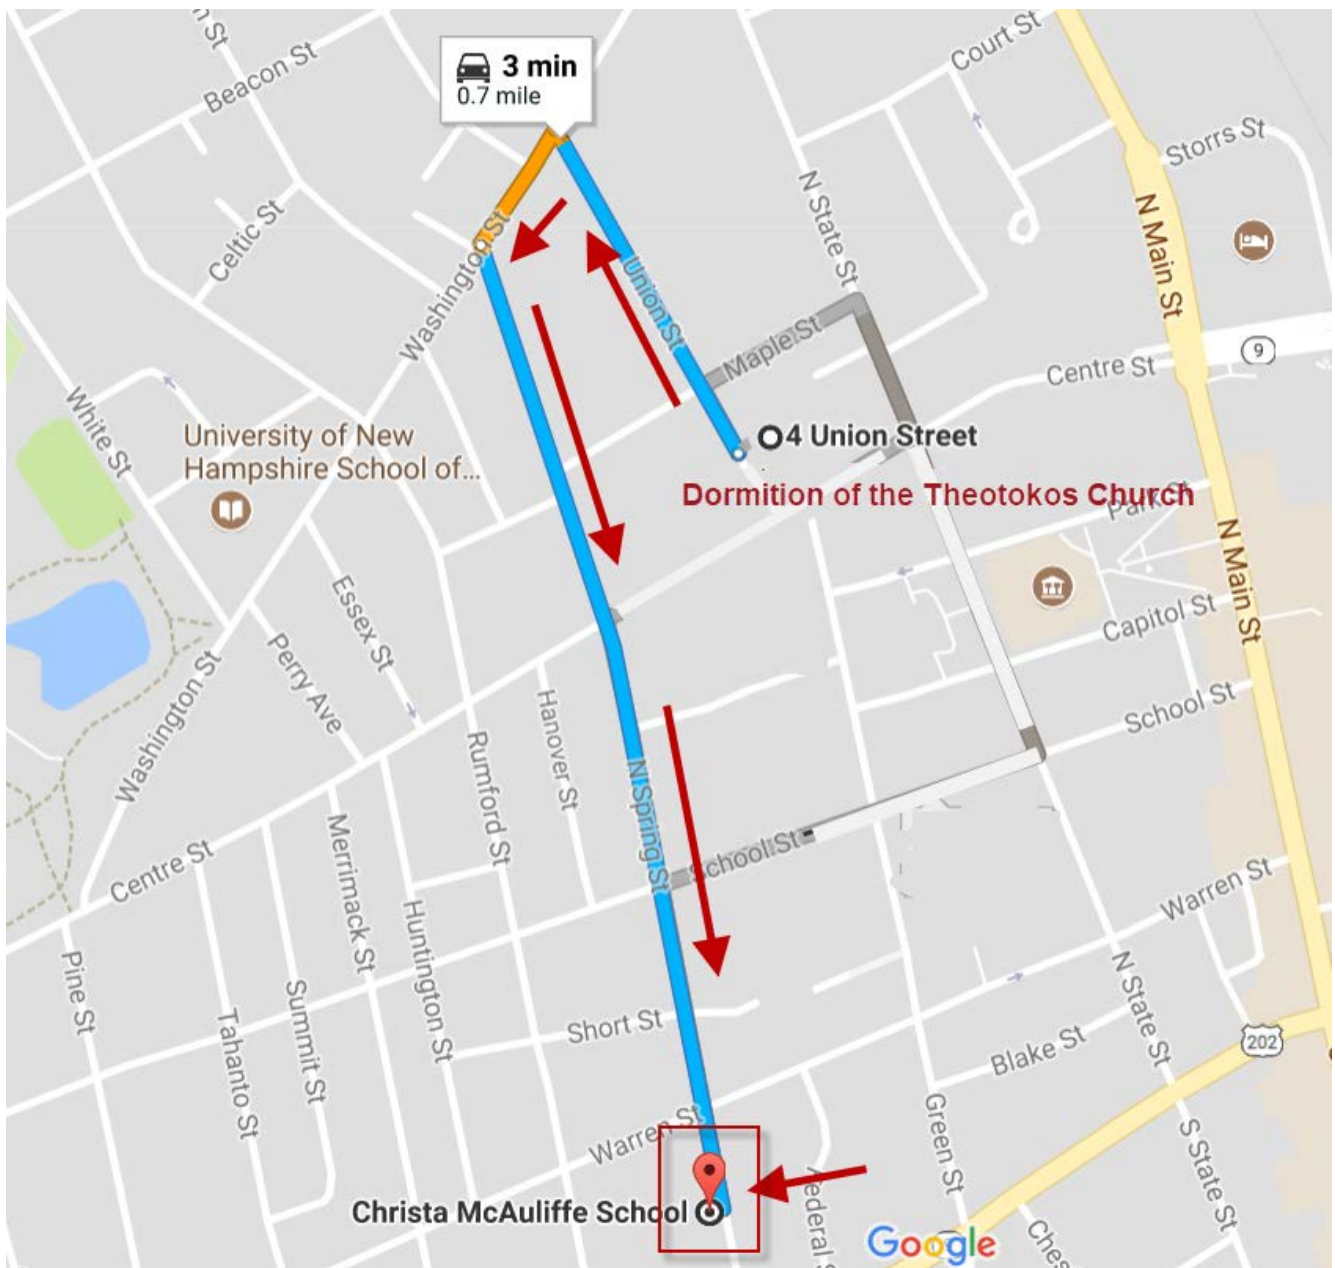

**Driving Directions:** Union Street is a one way Street. When leaving the church, take a right and follow Union St. At the end take a left onto Washington St. Follow for .2 miles and take a left onto N. Spring St. Follow for .7 miles. You will see the Christa McAuliffe Elementary School on your right. Parking will be marked.

## A Little bit about Concord, NH

We are located approximately 1 hr from the beautiful White Mountains, the very beautiful shorelines of New Hampshire and Maine, and about 90 minutes from Boston, Massachusetts.